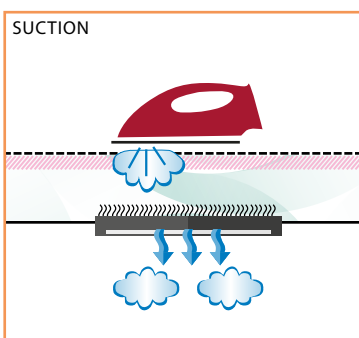

## The foldaway steam ironing station

Mobilmax is a heated ironing board with vacuum and blower that becomes a modern piece of furniture with retractable wheels. The professional board stops rising steam and odours when ironing, the formation of condensation and consequent dripping underneath the board; laundry is well ironed and dry on both sides.