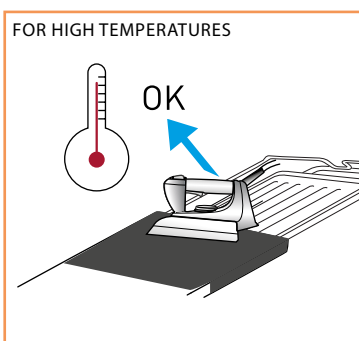

Mobilmax

The foldaway steam ironing station

Mobilmax is a heated ironing board with vacuum and blower that becomes a modern piece of furniture with retractable wheels. The professional board stops rising steam and odours when ironing, the formation of condensation and consequent dripping underneath the board; laundry is well ironed and dry on both sides.

Your work becomes accurate and fast: with the suction, fabrics remain attached to the work surface to prevent creases, while blowing lifts the most delicate ones, that can be ironed without pressing them, all without pedals, with convenient automatic control.

Practical:

Easy to open and close without bending, Mobilmax can contain the iron and much more. When open, it offers a safe support for your steamer and a handy glove compartment. Its ironing board is safe and sturdy. When closed, it is easy to move thanks to its rubber wheels that do not scratch the floor.

Italian Design

Entirely designed and made in Italy, Mobilmax has a simple and modern design; available in various essences and colours, it is easy to match with your home furniture. You can keep it in the kitchen, the lounge, the hallway and even the bedroom. Thanks to its clean lines, it perfectly adjusts to all styles and can even become a protagonist.