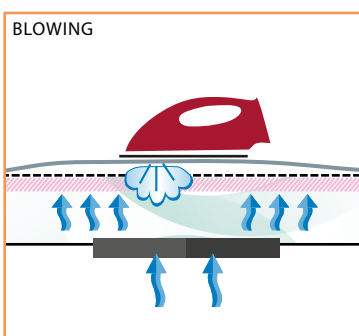

## The foldaway steam ironing station

Mobilmax is a heated ironing board with vacuum and blower that becomes a modern piece of furniture with retractable wheels. The professional board stops rising steam and odours when ironing, the formation of condensation and consequent dripping underneath the board; laundry is well ironed and dry on both sides.