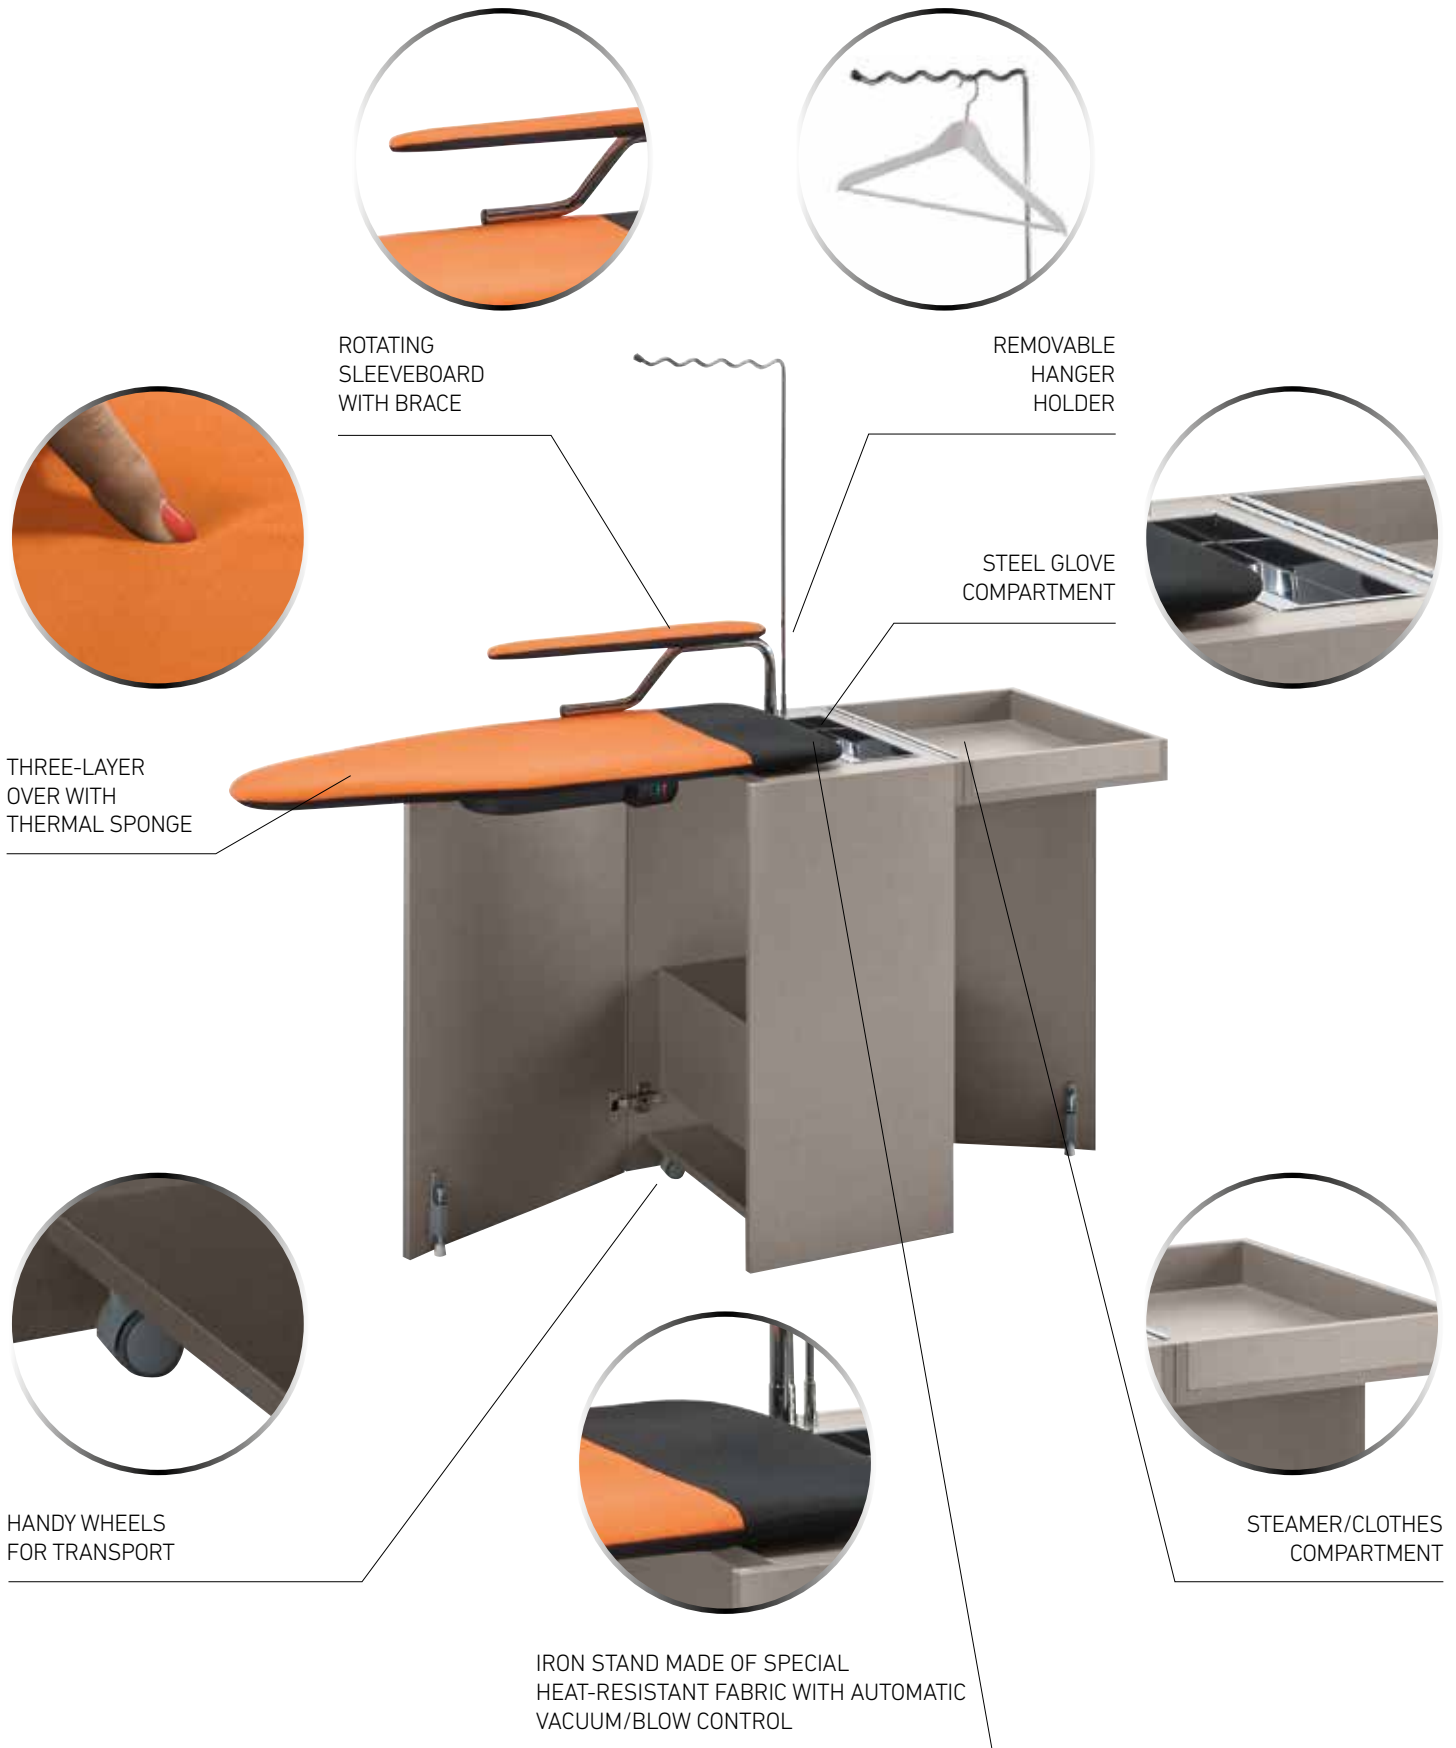

Mobilmax features